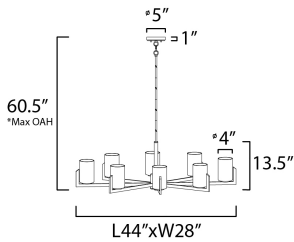

MEASUREMENTS

DIMENSION : 44" L x 28" W x 13.5" H
 MAX OAH : 60.5" OAH
 CANOPY : 5" W x 1" H x 5" L
 HANGING WEIGHT : 14.33 lb

LAMPING

INPUT VOLTAGE : 120V
 BULB : 8 x 16W Incandescent E26 Medium , 128W Total
 BULB INCLUDED : (Not Included)
 DIMMABLE :

*max overall height

FINISHES OPTION

-  Satin Brass (SBR)
-  Satin Nickel (SN)

GLASS

Satin White SW

MATERIAL

Steel, Glass

RATINGS